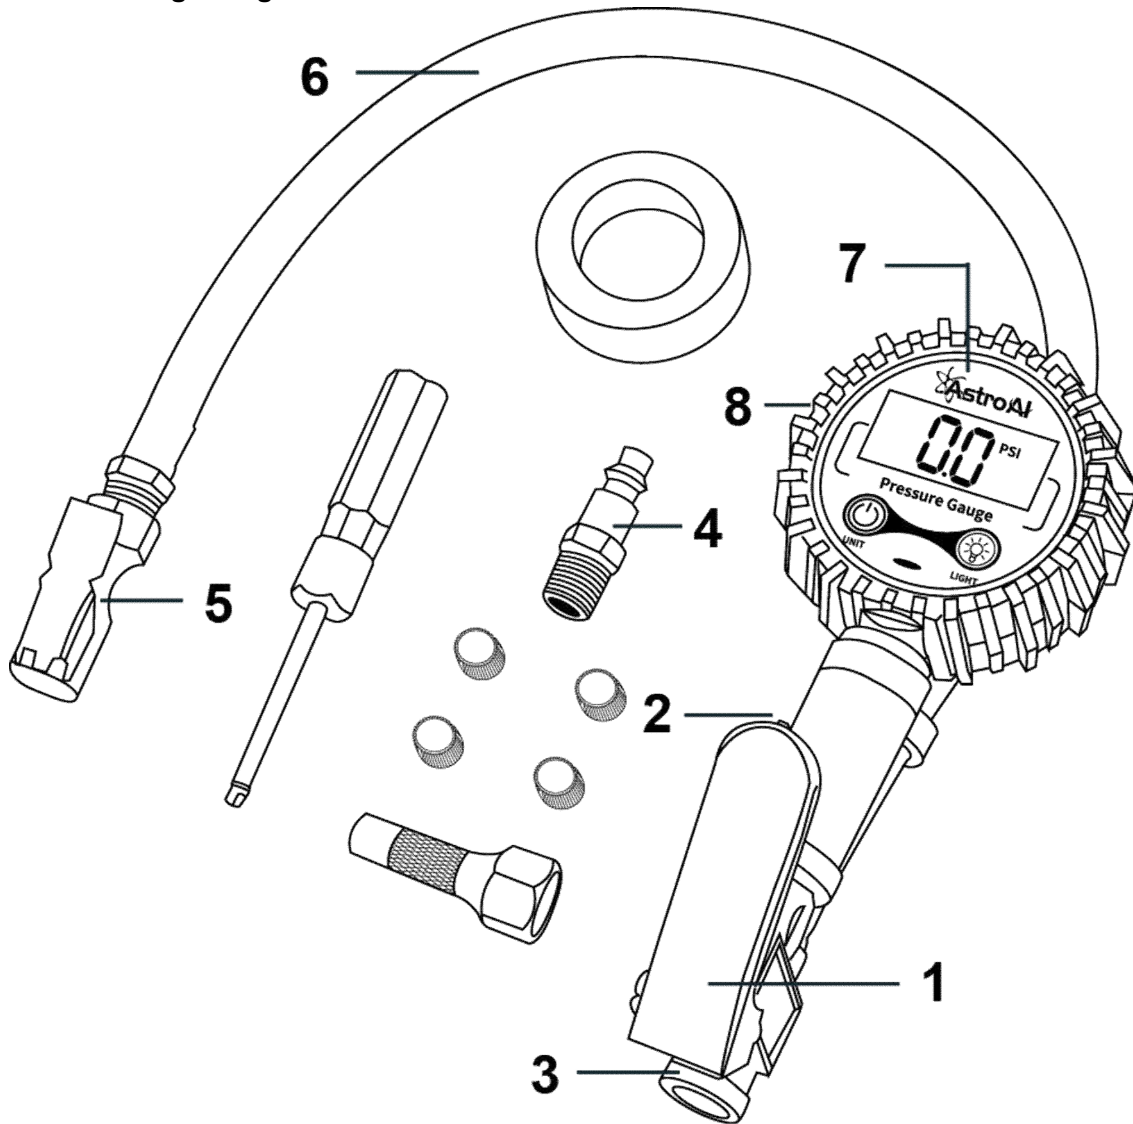

Inflator Gauge Diagram

1. Valve Controller
2. Air Bleed Valve/Reset Button
3. NPT Male End
4. NPT Threaded Female Connector
5. Interchangeable Brass Chucks
6. 18" Rubber Hose
7. Digital Gauge Display
8. Battery Compartment

Instructions

Use the AstroAI Tire Inflator Gauge to inflate tires to the optimal pressure level.

Inflate Tires Using an Air Compressor

1. Thread one of the NPT connectors to the bottom of the tire gauge.
2. Connect the AstroAI Inflator Gauge to an air compressor using the NPT connector.
3. Press the Air Bleed Valve/Reset Button to ensure the gauge is set to Zero.
4. Connect an Air Chuck to the rubber hose. Use the chuck to connect to the tire valve.
5. Fill by pressing the Valve Controller to desired pressure level.
6. Release excess air using the Air Bleed Valve/Reset Button.

Specifications

Inflation Range: 0-250 PSI

Accuracy: $\pm 1\%$

Display Resolution: 0.1 PSI

Display Type: Backlit LCD

Measurement Units: PSI, KPA, Bar, Kg/cm²

Compatibility: NPT air compressor connector

Package Contents

1 x AstroAI Tire Inflator Gauge

1 x User Manual

4 x Valve Caps

1 x Twist-on Air Chuck

1 x Brass Air Chuck

2 x AAA Batteries

1 x 1/4" NPT Steel Fitting

1 x Valve core tool